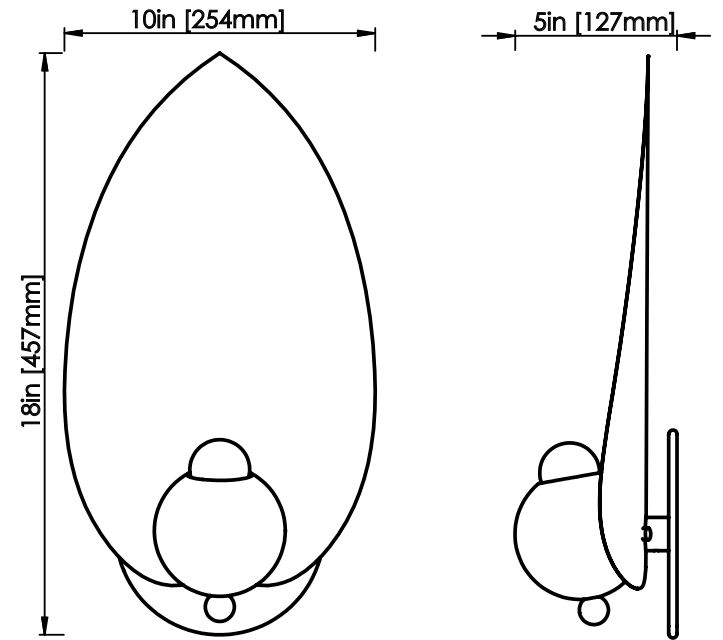

## LAUREL 01 WALLMOUNT

### DIMENSIONS

Length: 5 IN / 127 MM  
Width: 10 IN / 254 MM  
Height: 18 IN / 457 MM

### WEIGHT

4 LB / 1.8 KG

### LEAD TIME

8-10 weeks