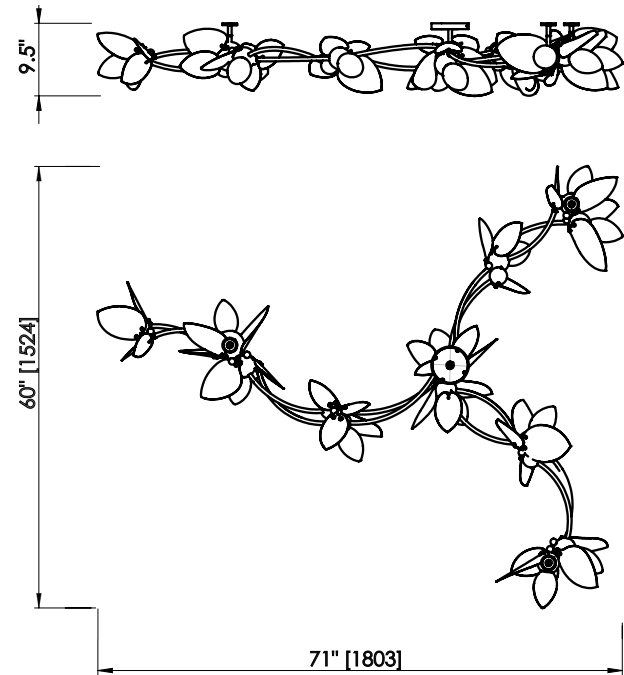

ROSIE LI

Polished & brushed brass finish shown

LAUREL GARLAND 12 FLUSHMOUNT

DIMENSIONS

Length: 60 IN / 1524 MM
Width: 71 IN / 1803 MM
Height: 9.5 IN / 241 MM

MATERIALS

Brass, glass

FINISHES

Brushed & polished brass
Brushed & polished nickel
Oil-rubbed bronze

WEIGHT

25 LB / 11.3 KG

ILLUMINATION

120V / 240V
Accepts (12) E12 / E14 bulbs
36W; 3W LED bulbs provided,
2200K or 2500K color temp.
2880 / 3240 lumens delivered
Dimmable, Trailing Edge Lutron

CONNECTION

5-IN canopy, plus (3) 1.5-IN
hanging points in matching
finish.

CERTIFICATION

UL Dry / CE

LEAD TIME

14–16 weeks