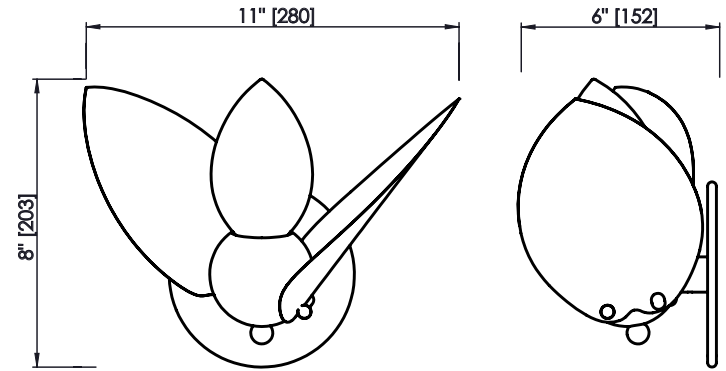

ROSIE LI

Polished & brushed brass finish shown

LAUREL BLOSSOM 01 SMALL WALLMOUNT

DIMENSIONS

Length: 6 IN / 152 MM
Width: 11 IN / 280 MM
Height: 8 IN / 203 MM

MATERIALS

Brass, glass

FINISHES

Brushed & polished brass
Brushed & polished nickel
Oil-rubbed bronze

WEIGHT

2.5 LB / 1 KG

ILLUMINATION

120V / 240V
Accepts (1) E12 / E14 bulbs
3W; 3W LED bulbs provided,
2200K or 2500K color temp.
240 / 275 lumens delivered
Dimmable, Trailing Edge Lutron

CONNECTION

5-in backplate; hard-wire
installation

CERTIFICATION

UL Dry / CE

LEAD TIME

8–10 weeks