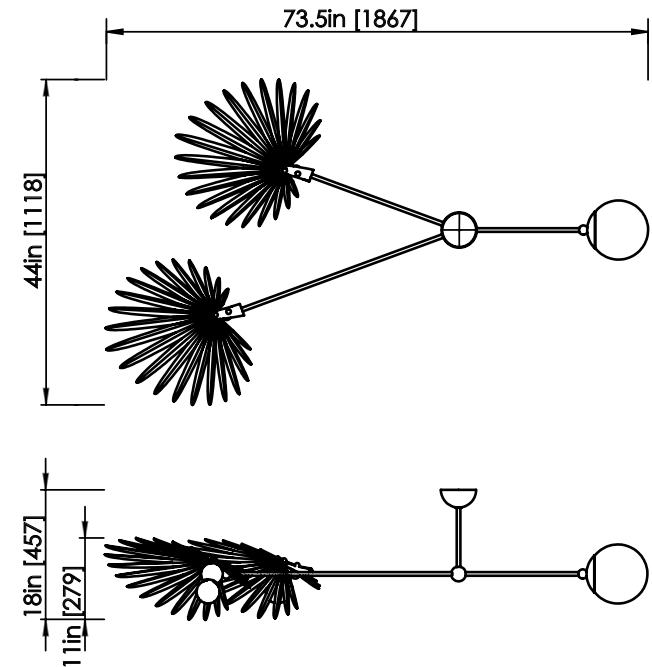

INEZ CHANDELIER

DIMENSIONS

Length: 73.5 IN / 1867 MM
Width: 44 IN / 1118 MM
Height: 11 IN / 279 MM
Min. Drop: 18 IN / 457 MM
*SPECIFY DESIRED DROP

MATERIALS

Copper, brass, alabaster

FINISHES

Brushed copper & Brushed brass
Antique copper & Brushed brass
Brushed nickel & Polished nickel
Chalk white & Brushed brass

WEIGHT

40 LB / 18.1 KG

ILLUMINATION

120V / 240V
Accepts (3) E26 / E27 bulbs
18W; 6W LED bulbs provided,
2700K color temp.
1620 lumens delivered
Dimmable, Trailing Edge Lutron

SUSPENSION

5-IN canopy and stem in
matching finish

CERTIFICATION

UL Dry / CE

LEAD TIME

10-12 weeks