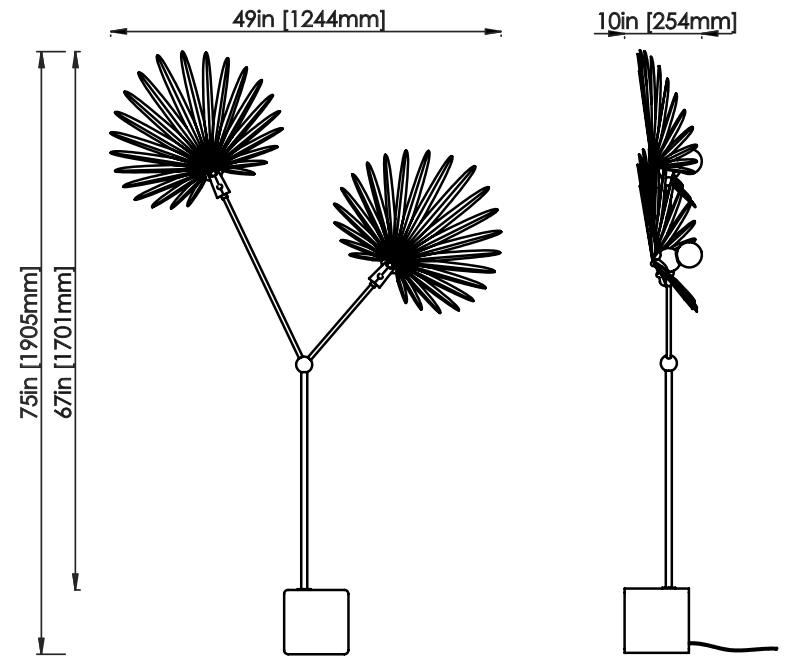

INEZ FLOOR LAMP

DIMENSIONS

Length: 49 IN / 1244 MM
Width: 10 IN / 254 MM
Height: 75 IN / 1905 MM

MATERIALS

Copper, brass, alabaster

FINISHES

Brushed copper & Brushed brass
Antique copper & Brushed brass
Brushed nickel & Polished nickel
Chalk white & Brushed brass

WEIGHT

50 LB / 22.7 KG

ILLUMINATION

120V / 240V
Accepts (2) E26 / E27 bulbs
12W; 6W LED bulbs provided,
2700K color temp.
1080 lumens delivered
Dimmable, Trailing Edge Lutron

CONNECTION

8-FT cloth cord with in-line switch
and plug

CERTIFICATION

UL Dry / CE

LEAD TIME

10-12 weeks