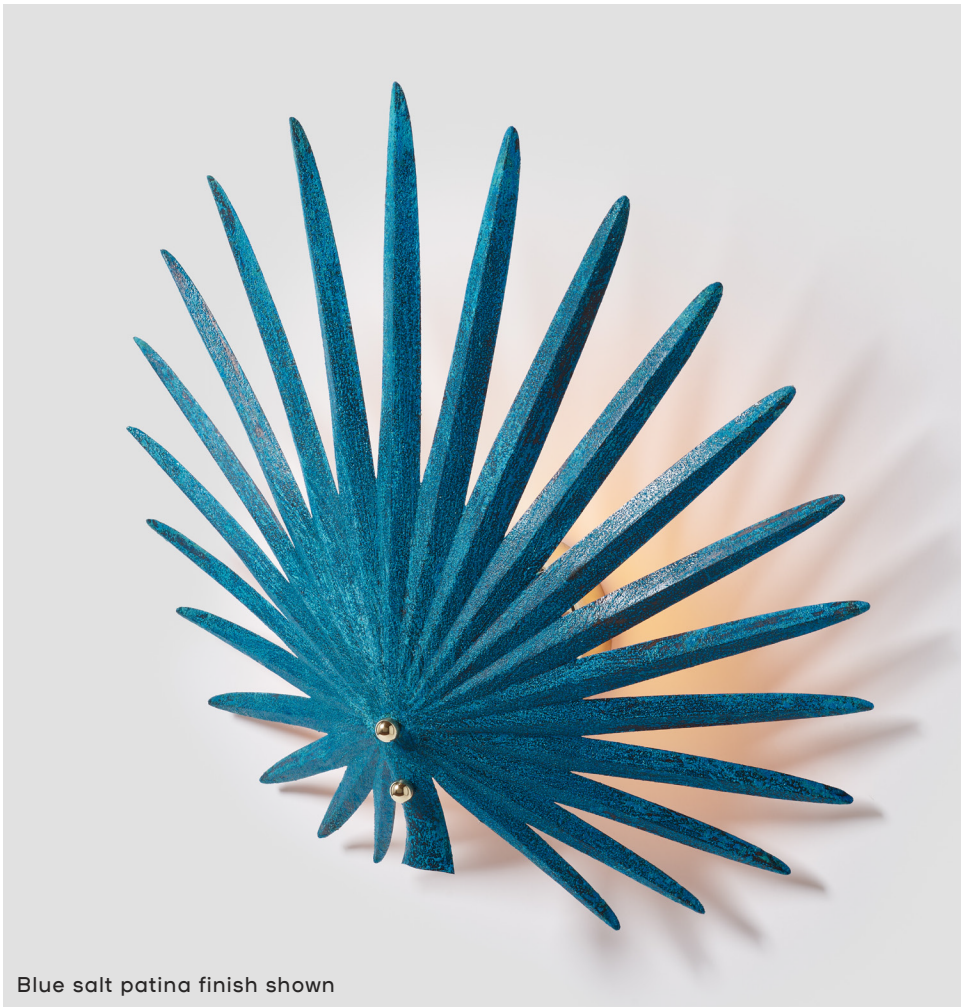

ROSIE LI

Blue salt patina finish shown

INEZ WALLMOUNT

DIMENSIONS

Length: 22 IN / 559 MM
Width: 7 IN / 178 MM
Height: 20 IN / 508 MM

MATERIALS

Copper, brass

FINISHES

Brushed copper & Brushed brass
Antique copper & Brushed brass
Brushed nickel & Polished nickel
Chalk white & Brushed brass
Blue Salt Patina & Polished brass

WEIGHT

8 LB / 3.6 KG

ILLUMINATION

120V / 240V
Accepts (1) E12 / E14 bulbs
5W; 5W LED bulb provided,
2700K color temp.
275 lumens delivered
Dimmable, Trailing Edge Lutron

CONNECTION

5-in rounded backplate
Hardwire installation

CERTIFICATION

UL Dry / CE

LEAD TIME

10-12 weeks