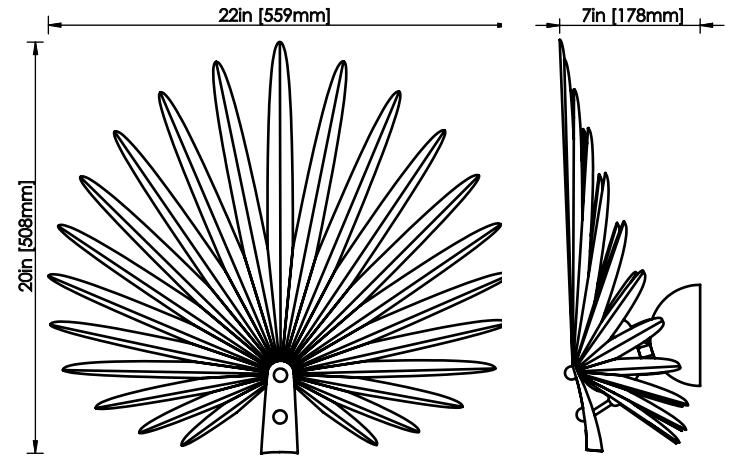

ROSIE LI

Blue salt patina finish shown

INEZ WALLMOUNT

DIMENSIONS

Length: 22 IN / 559 MM
Width: 7 IN / 178 MM
Height: 20 IN / 508 MM

MATERIALS

Copper, brass

FINISHES

Brushed copper & Brushed brass
Antique copper & Brushed brass
Brushed nickel & Polished nickel
Chalk white & Brushed brass
Blue Salt Patina & Polished brass

WEIGHT

8 LB / 3.6 KG

ILLUMINATION

120V / 240V
Accepts (1) E12 / E14 bulbs
5W; 5W LED bulb provided,
2700K color temp.
275 lumens delivered
Dimmable, Trailing Edge Lutron

CONNECTION

5-in rounded backplate
Hardwire installation

CERTIFICATION

UL Dry / CE

LEAD TIME

10-12 weeks