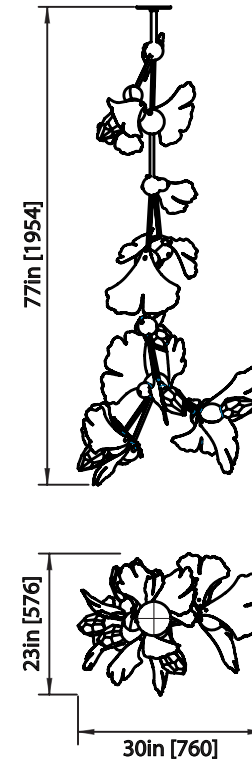

ROSIE LI

GINKGO BLOSSOM 08 TOTEM CHANDELIER

DIMENSIONS

Length: 23 IN / 576 MM
Width: 30 IN / 760 MM
Height: 77 IN / 1954 MM

MATERIALS

Brass, glass

FINISHES

Brushed & polished brass
Brushed & polished nickel
Oil-rubbed bronze
Antique brass

WEIGHT

60 LB / 33 KG

ILLUMINATION

120V / 240V
Accepts (8) E12 / E14 bulbs
3W LED bulbs provided,
2200K or 2500k color temp.
640 / 720 lumens delivered
Dimmable, Trailing Edge Lutron

CONNECTION

5-in canopy and stem in
matching finish