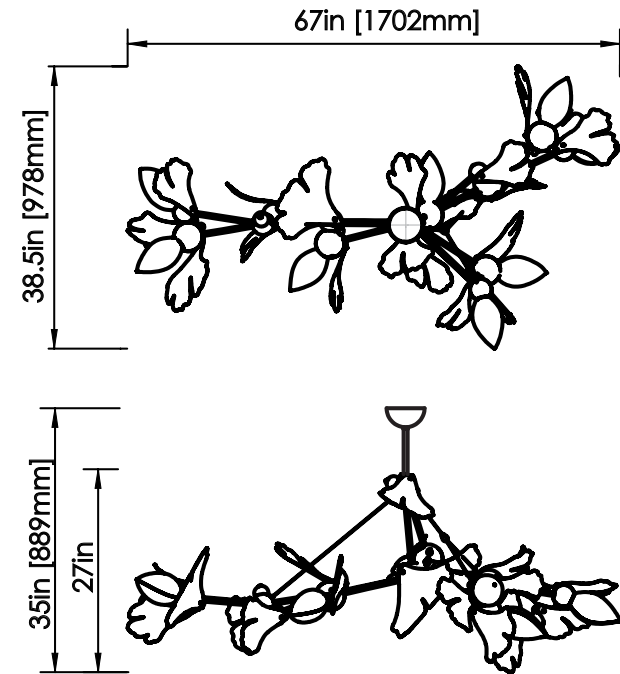

ROSIE LI

Brushed & polished brass w/ milk glass finish shown

GINKGO BLOSSOM 08 CHANDELIER

DIMENSIONS

Length: 67 IN / 1702 MM
Width: 38.5 IN / 978 MM
Height: 27 IN / 686 MM
Min. Drop: 35 IN / 889 MM
*SPECIFY DESIRED DROP

MATERIALS

Brass, milk glass, steel cable

FINISHES

Brushed & polished brass
Brushed & polished nickel
Oil-rubbed bronze

WEIGHT

60 LB / 33 KG

ILLUMINATION

120V / 240V
Accepts (8) E12 / E14 bulbs
24W; 3W LED bulb provided,
2200K or 2500K color temp.
1920 / 2200 lumens delivered
Dimmable, Trailing Edge Lutron

SUSPENSION

5- canopy and stem
in matching finish

CERTIFICATION

UL Dry / CE

LEAD TIME

12-14 weeks