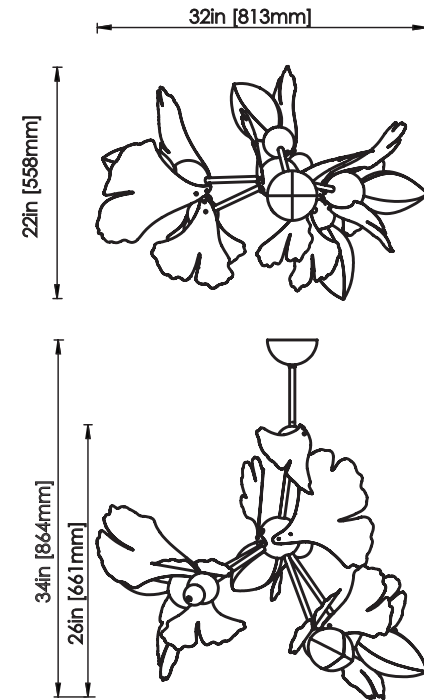

ROSIE LI

Oil-rubbed bronze w/ milk glass finish shown

GINKGO BLOSSOM 04 PENDANT

DIMENSIONS

Length: 32 IN / 813 MM
Width: 22 IN / 663 MM
Height: 27 IN / 686 MM
Min. Drop: 35 IN / 889 MM
*SPECIFY DESIRED DROP

MATERIALS

Brass, milk glass

FINISHES

Brushed & polished brass
Brushed & polished nickel
Oil-rubbed bronze

WEIGHT

20 LB / 9.1 KG

ILLUMINATION

120V / 240V
Accepts (4) E12 / E14 bulbs
12W; 3W LED bulbs provided,
2200K or 2500K color temp.
960 / 1080 lumens delivered
Dimmable, Trailing Edge Lutron

SUSPENSION

5-IN canopy and stem in
matching finish

CERTIFICATION

UL Dry / CE

LEAD TIME

12-14 weeks