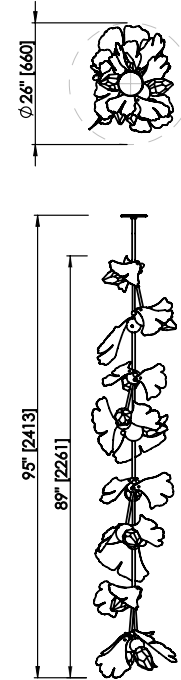

ROSIE LI

Oil-rubbed bronze with faceted amber glass finish shown

FLUTED GINKGO BLOSSOM 10 TOTEM CHANDELIER

DIMENSIONS

Length: 26 IN / 660 MM
Width: 26 IN / 660 MM
Height: 89 IN / 2261 MM
Min. Drop: 95 IN / 2413 MM
*SPECIFY DESIRED DROP

MATERIALS

Brass, handblown glass

FINISHES

Brushed & polished brass
Brushed & polished nickel
Oil-rubbed bronze

WEIGHT

50 LB / 22.7 KG

ILLUMINATION

120V / 240V
Accepts (10) E12 / E14 bulbs
30W; 3W LED bulbs provided,
2200K or 2500K color temp.
2400 lumens delivered
Dimmable, Trailing Edge Lutron