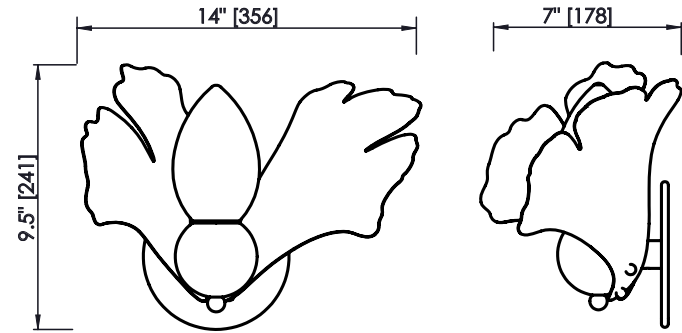

FLUTED GINKGO BLOSSOM 01 WALLMOUNT

DIMENSIONS

Length: 7 IN / 178 MM
Width: 14 IN / 356 MM
Height: 9.5 IN / 241 MM

MATERIALS

Brass, glass

FINISHES

Brushed & polished brass
Brushed & polished nickel
Oil-rubbed bronze

WEIGHT

2.5 LB / 1 KG

ILLUMINATION

120V / 240V
Accepts (1) E12 / E14 bulbs
3W; 3W LED bulbs provided,
2200K or 2500K color temp.
1620 lumens delivered
Dimmable, Trailing Edge Lutron

CONNECTION

5-in backplate; hard-wire
installation

CERTIFICATION

UL Dry / CE

LEAD TIME

8-10 weeks