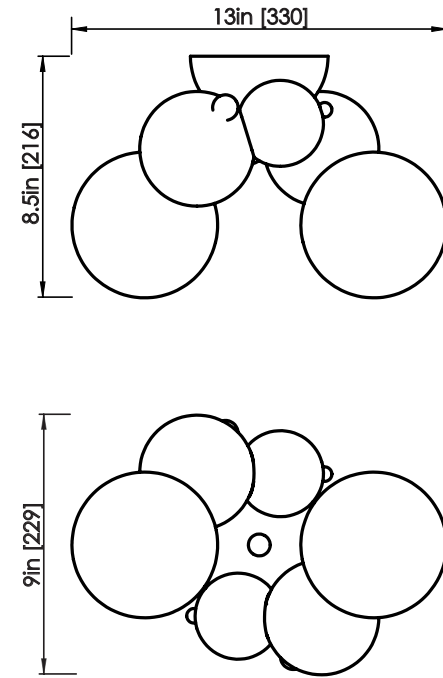

BUBBLY 02 FLUSHMOUNT

DIMENSIONS

Length: 13 IN / 330 MM
Width: 9 IN / 229 MM
Height: 8.5 IN / 216 MM

MATERIALS

Brass, glass

FINISHES

Polished brass
Satin brass
Polished nickel
Oil-rubbed bronze

WEIGHT

9 LB / 4.1 KG

ILLUMINATION

120V / 240V
Accepts (2) E12 / E14 bulbs
3W LED bulbs provided,
2500K color temp.
540 lumens delivered
Dimmable, Trailing Edge Lutron

CONNECTION

5-IN canopy
Hardwire install

CERTIFICATION

UL Dry / CE

LEAD TIME

6-8 weeks