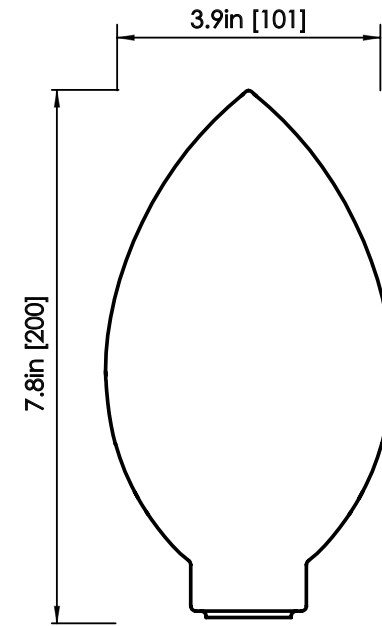

## BLOSSOM STANDARD GLASS

### DIMENSIONS

Length: 3.9 IN / 101 MM  
Width: 3.9 IN / 101 MM  
Height: 7.8 IN / 200 MM

### WEIGHT

.8 LB / .3 KG

### LEAD TIME

4–6 weeks