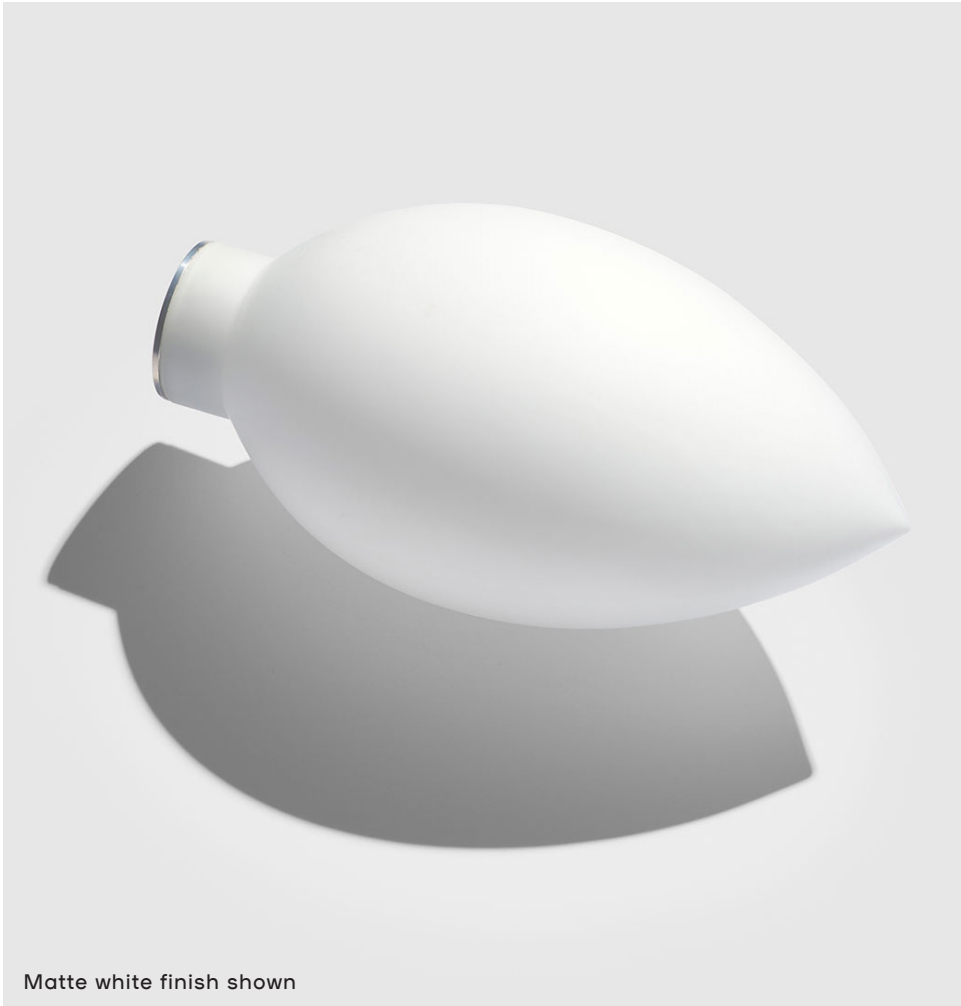

# ROSIE LI

Matte white finish shown

## BLOSSOM STANDARD GLASS

### DIMENSIONS

Length: 3.9 IN / 101 MM  
Width: 3.9 IN / 101 MM  
Height: 7.8 IN / 200 MM

### MATERIALS

Aluminum, milk glass