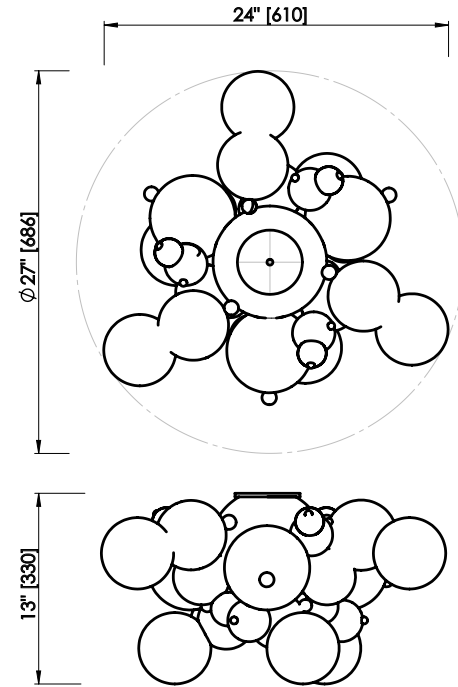

ROSIE LI

BUBBLY 06 ROUND FLUSHMOUNT

DIMENSIONS

Length: 27 IN / 686 MM

Width: 24 IN / 610 MM

Height: 13 IN / 330 MM

MATERIALS

Brass, glass

FINISHES

Polished brass

Satin brass

Polished nickel

Oil-rubbed bronze

WEIGHT

35 LB / 16 KG

ILLUMINATION

Length: 5 IN / 127 MM
Width: 5 IN / 127 MM
Height: 6.4 IN / 163 MM

MATERIALS

Glass, aluminum

GLASS FINISH

Matte White

WEIGHT

.7 LB / .3 KG

BULB OPTIONS

4W LED bulb, 2700K color temp,
360 lumens delivered.
3W LED bulb, 2500K color temp,
270 lumens delivered.
3W LED bulb, 2200K color temp,
240 lumens delivered.

COLLECTIONS

Bubbly
Rainbow Bubbly

LEAD TIME

4-6 weeks