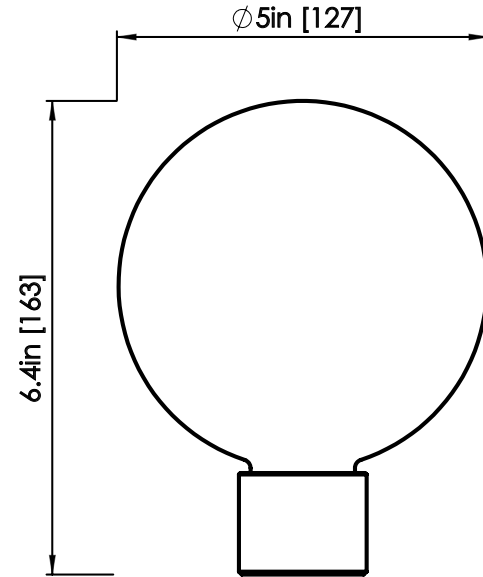

ROSIE LI

BUBBLY 06 ROUND FLUSHMOUNT

DIMENSIONS

Length: 27 IN / 686 MM

Width: 24 IN / 610 MM

Height: 13 IN / 330 MM

MATERIALS

Brass, glass

FINISHES

Polished brass

Satin brass

Polished nickel

Oil-rubbed bronze

WEIGHT

35 LB / 16 KG

ILLUMINATION

Hardwire install

CERTIFICATION

UL Dry / CE

LEAD TIME

10-12 weeks

ROSIE LI

BUBBLY MATTE WHITE GLASS

DIMENSIONS

Length: 5 IN / 127 MM
Width: 5 IN / 127 MM
Height: 6.4 IN / 163 MM

MATERIALS

Glass, aluminum

GLASS FINISH

Matte White

WEIGHT

.7 LB / .3 KG

BULB OPTIONS