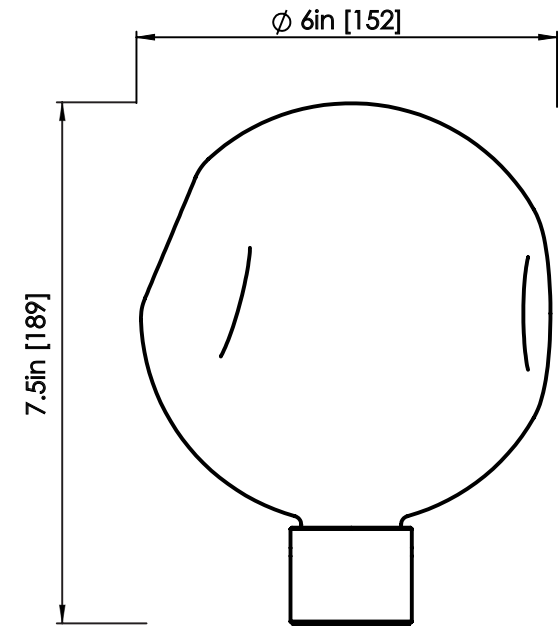

ROSIE LI

Oil-rubbed bronze w/ smoke glass finish shown

BUBBLY 06 PENDANT w/ GLASS

DIMENSIONS

Length: 20 IN / 508 MM
Width: 21 IN / 534 MM
Height: 18 IN / 457 MM
Min. Drop: 22 IN / 559 MM
*SPECIFY DESIRED DROP

ILLUMINATION

120V / 240V
Accepts (6) E12 / E14 bulbs
18W; 3W LED bulbs provided,
2500K color temp.
1620 lumens delivered
Dimmable, Trailing Edge Lutron

SUSPENSION

5.5-IN canopy and stem in
matching finish

CERTIFICATION

UL Dry / CE

LEAD TIME

10-12 weeks

ROSIE LI

BUBBLY CLEAR GLASS

DIMENSIONS

Length: 6 IN / 152 MM
Width: 6 IN / 152 MM
Height: 7.5 IN / 189 MM

Length: 6 IN / 152 MM

Width: 6 IN / 152 MM

Height: 7.5 IN / 189 MM

MATERIALS

Handblown glass, aluminum

GLASS FINISH

Smoke

Clear