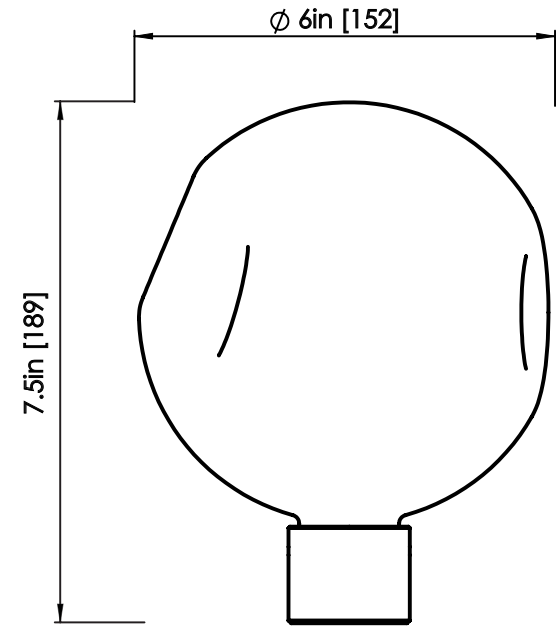

BUBBLY OPAL GLASS

DIMENSIONS

Length: 6 IN / 152 MM

Width: 6 IN / 152 MM

Height: 7.5 IN / 189 MM

MATERIALS

Handblown glass, aluminum

GLASS FINISH

Smoke

Clear

Opal

WEIGHT

1 LB / .4 KG

BULB OPTIONS

3W LED bulbs, 2500K color temp,
270 lumens delivered.

3W LED bulbs, 2200K color temp,
240 lumens delivered.

COLLECTIONS

Bubbly

Rainbow Bubbly

LEAD TIME

8-10 weeks