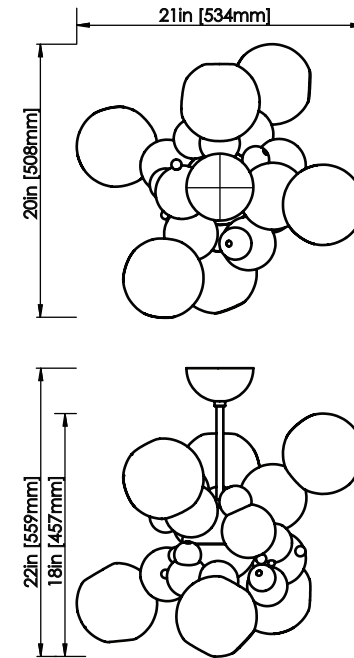

ROSIE LI

Oil-rubbed bronze w/ smoke glass finish shown

BUBBLY 06 PENDANT w/ GLASS

DIMENSIONS

Length: 20 IN / 508 MM
Width: 21 IN / 534 MM
Height: 18 IN / 457 MM
Min. Drop: 22 IN / 559 MM
*SPECIFY DESIRED DROP

CERTIFICATION

UL Dry / CE

LEAD TIME

10-12 weeks

ROSIE LI

BUBBLY CLEAR GLASS

DIMENSIONS

Length: 6 IN / 152 MM
Width: 6 IN / 152 MM
Height: 7.5 IN / 189 MM

COLLECTIONS

Bubbly
Rainbow Bubbly

LEAD TIME

8–10 weeks

ROSIE LI

Opal finish shown

BUBBLY OPAL GLASS

DIMENSIONS

Length: 6 IN / 152 MM

Width: 6 IN / 152 MM

Height: 7.5 IN / 189 MM

MATERIALS

Handblown glass, aluminum

GLASS FINISH

Smoke

Clear