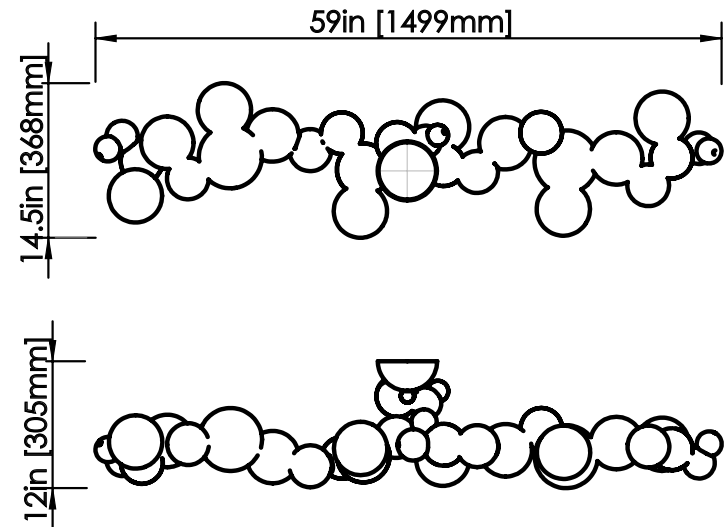

BUBBLY 06 LINEAR FLUSHMOUNT

DIMENSIONS

Length: 59 IN / 1499 MM
Width: 14.5 IN / 368 MM
Height: 12 IN / 305 MM

MATERIALS

Brass, glass

FINISHES

Polished brass
Satin brass
Polished nickel
Oil-rubbed bronze

WEIGHT

40 LB / 18.1 KG

ILLUMINATION

120V / 240V
Accepts (6) G9 bulbs
22W; 4W LED bulbs provided,
2700K color temp.
2400 lumens delivered
Dimmable, Trailing Edge Lutron

CONNECTION

5- canopy
Hardwire install

CERTIFICATION

UL Dry / CE

LEAD TIME

10-12 weeks