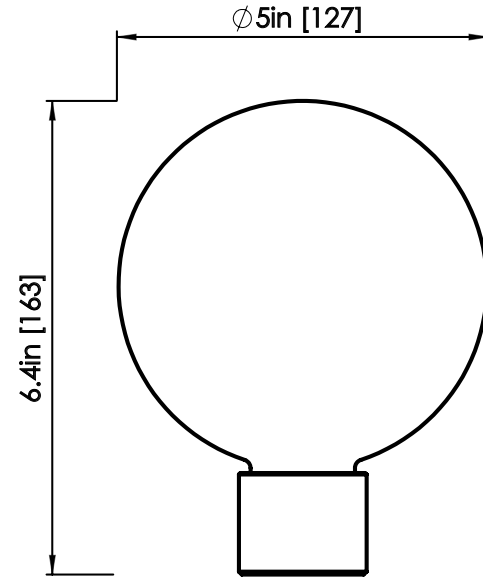

ROSIE LI

BUBBLY STANDARD GLASS

DIMENSIONS

Length: 5 IN / 127 MM
Width: 5 IN / 127 MM
Height: 6.4 IN / 163 MM

MATERIALS

Glass, aluminum

GLASS FINISH

Matte White

WEIGHT

.7 LB / .3 KG

BULB OPTIONS

4W LED bulb, 2700K color temp,
360 lumens delivered.
3W LED bulb, 2500K color temp,
270 lumens delivered.
3W LED bulb, 2200K color temp,
240 lumens delivered.

COLLECTIONS

Bubbly
Rainbow Bubbly

LEAD TIME

4-6 weeks