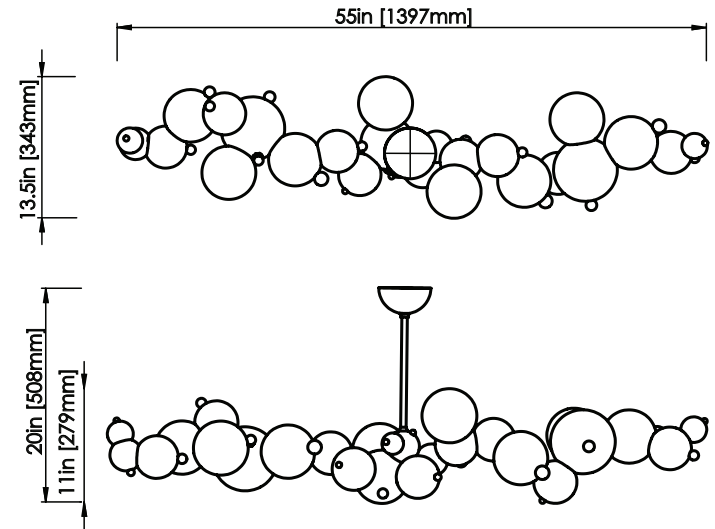

ROSIE LI

Polished brass finish shown

BUBBLY 04 CHANDELIER

DIMENSIONS

Length: 55 IN / 1397 MM
Width: 13.5 IN / 343 MM
Height: 11 IN / 279 MM
Min. Drop: 20 IN / 508 MM
*SPECIFY DESIRED DROP

MATERIALS

Brass, glass

FINISHES

Polished brass
Satin brass
Polished nickel
Oil-rubbed bronze

WEIGHT

25 LB / 11 KG

ILLUMINATION

120V / 240V
Accepts (4) G9 bulbs
16W; 4W LED bulbs provided
2700K color temp
1600 lumens delivered
Dimmable, Trailing Edge Lutron

DIMENSIONS

Length: 5 IN / 127 MM
Width: 5 IN / 127 MM
Height: 6.4 IN / 163 MM

MATERIALS

Glass, aluminum

GLASS FINISH

Matte White

WEIGHT

.7 LB / .3 KG

LEAD TIME

4-6 weeks