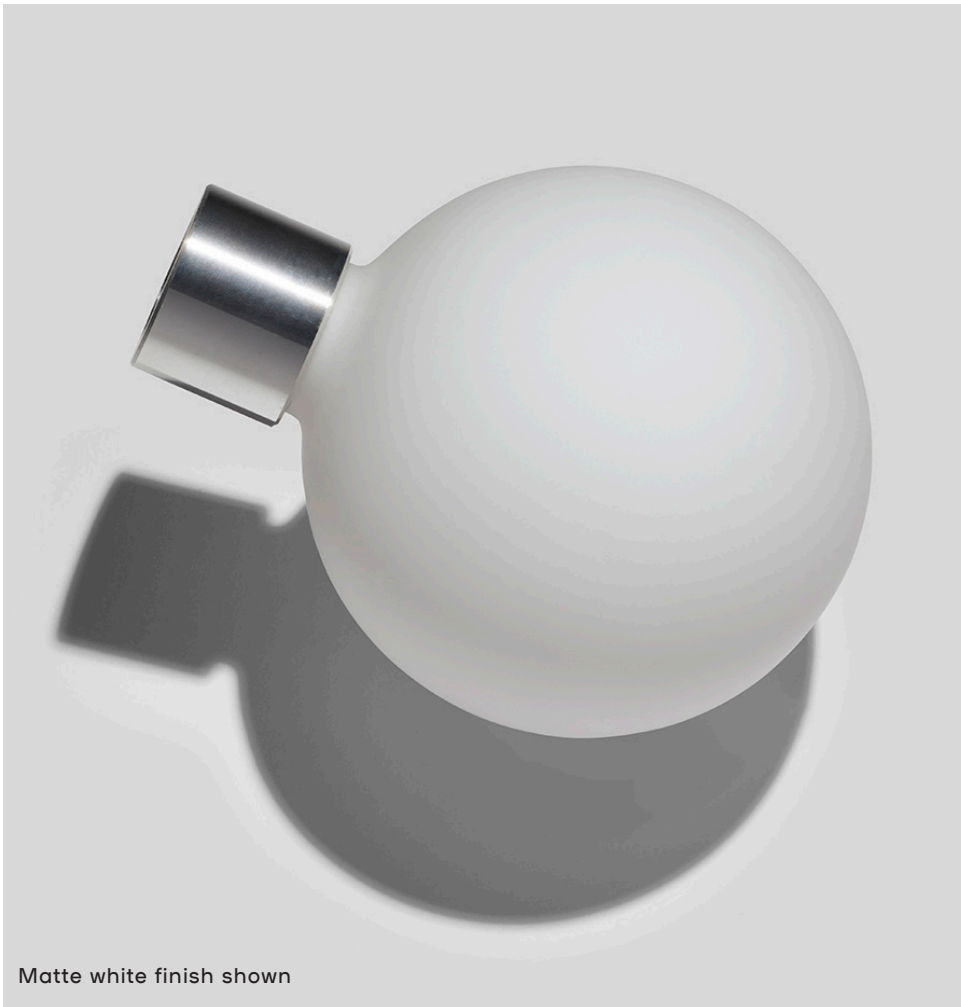

ROSIE LI

Polished brass finish shown

BUBBLY 04 CHANDELIER

DIMENSIONS

Length: 55 IN / 1397 MM
Width: 13.5 IN / 343 MM
Height: 11 IN / 279 MM
Min. Drop: 20 IN / 508 MM
*SPECIFY DESIRED DROP

MATERIALS

Brass, glass

FINISHES

Polished brass
Satin brass
Polished nickel
Oil-rubbed bronze

WEIGHT

25 LB / 11 KG

ILLUMINATION

120V / 240V
Accepts (4) G9 bulbs
16W; 4W LED bulbs provided
2700K color temp
1600 lumens delivered
Dimmable, Trailing Edge Lutron

SUSPENSION

5-IN canopy and stem in
matching finish

CERTIFICATION

UL Dry / CE

LEAD TIME

10-12 weeks

ROSIE LI

BUBBLY STANDARD GLASS

DIMENSIONS

Length: 5 IN / 127 MM
Width: 5 IN / 127 MM
Height: 6.4 IN / 163 MM

MATERIALS

Glass, aluminum

GLASS FINISH

Matte White

WEIGHT

.7 LB / .3 KG