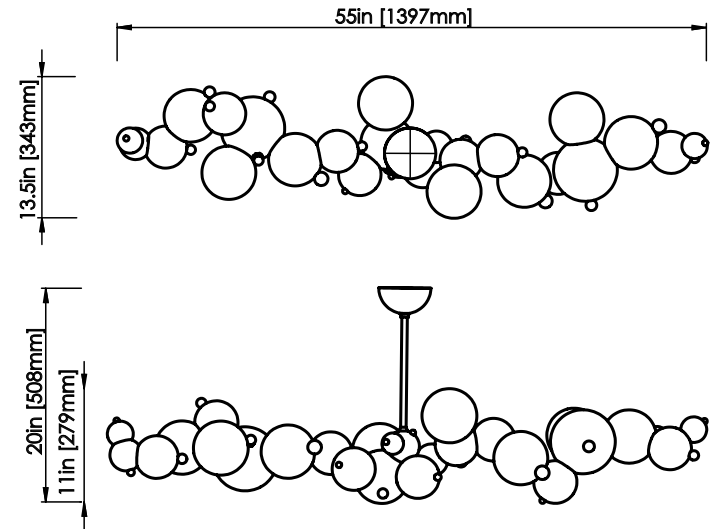

ROSIE LI

BUBBLY 04 CHANDELIER

DIMENSIONS

Length: 55 IN / 1397 MM
Width: 13.5 IN / 343 MM
Height: 11 IN / 279 MM
Min. Drop: 20 IN / 508 MM
*SPECIFY DESIRED DROP

MATERIALS

Brass, glass

FINISHES

Polished brass
Satin brass
Polished nickel
Oil-rubbed bronze

WEIGHT

25 LB / 11 KG

ILLUMINATION

120V / 240V
Accepts (4) E12 / E14 bulbs
12W; 3W LED bulbs provided
2500K color temp
1080 lumens delivered
Dimmable, Trailing Edge Lutron

SUSPENSION

5-IN canopy and stem in
matching finish

CERTIFICATION

UL Dry / CE

LEAD TIME

10-12 weeks