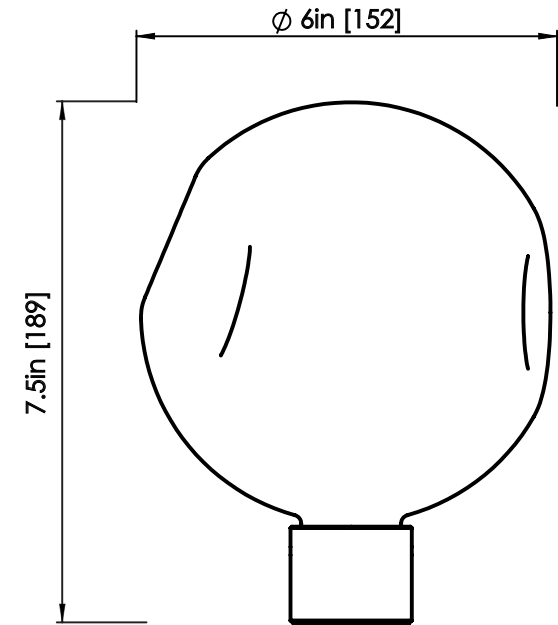

BUBBLY SMOKE GLASS

DIMENSIONS

Length: 6 IN / 152 MM

Width: 6 IN / 152 MM

Height: 7.5 IN / 189 MM

MATERIALS

Handblown glass, aluminum

GLASS FINISH

Smoke

Clear

Opal

WEIGHT

1.3 LB / .6 KG

BULB OPTIONS

3W LED bulbs, 2500K color temp,
270 lumens delivered.

3W LED bulbs, 2200K color temp,
240 lumens delivered.

COLLECTIONS

Bubbly

Rainbow Bubbly

LEAD TIME

8-10 weeks