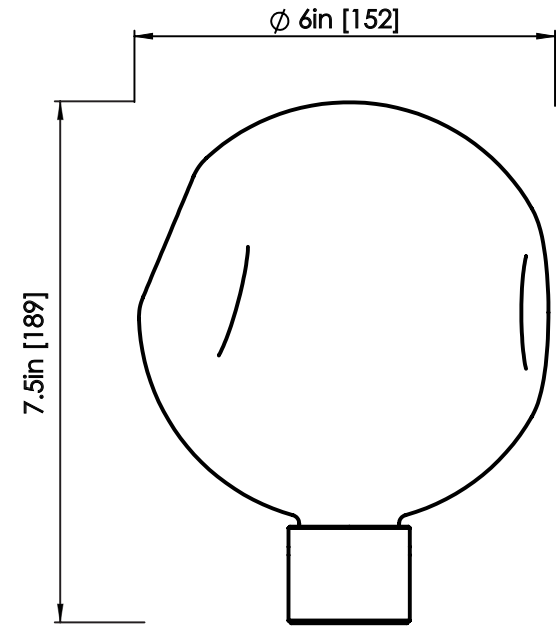

ROSIE LI

BUBBLY CLEAR GLASS

DIMENSIONS

Length: 6 IN / 152 MM
Width: 6 IN / 152 MM
Height: 7.5 IN / 189 MM

MATERIALS

Handblown glass, aluminum

GLASS FINISH

Smoke
Clear
Opal

WEIGHT

.8 LB / .4 KG

BULB OPTIONS

3W LED bulbs, 2500K color temp,
270 lumens delivered.
3W LED bulbs, 2200K color temp,
240 lumens delivered.

COLLECTIONS

Bubbly
Rainbow Bubbly

LEAD TIME

8-10 weeks