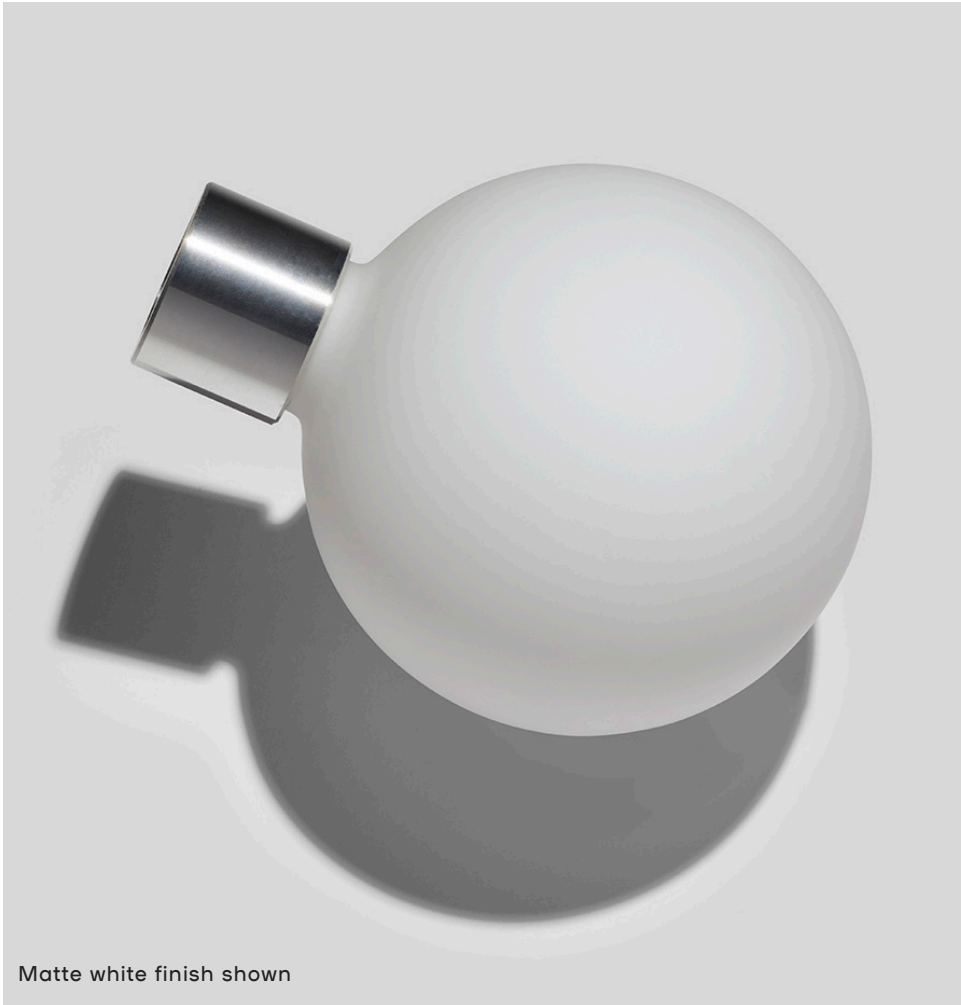

ROSIE LI

Oil-rubbed bronze finish shown

BUBBLY 02 FLUSHMOUNT

DIMENSIONS

Length: 13 IN / 330 MM
Width: 9 IN / 229 MM
Height: 8.5 IN / 216 MM

MATERIALS

Brass, glass

FINISHES

Polished brass
Satin brass
Polished nickel
Oil-rubbed bronze

WEIGHT

9 LB / 4.1 KG

ILLUMINATION

120V / 240V
Accepts (2) G9 bulbs
8W; 4W LED bulbs provided,
2700K color temp.
400 lumens delivered
Dimmable, Trailing Edge Lutron

CONNECTION

5-IN canopy
Hardwire install

CERTIFICATION

UL Dry / CE

LEAD TIME

6-8 weeks

ROSIE LI

BUBBLY STANDARD GLASS

DIMENSIONS

Length: 5 IN / 127 MM
Width: 5 IN / 127 MM
Height: 6.4 IN / 163 MM

MATERIALS

Glass, aluminum

GLASS FINISH

Matte White

WEIGHT

.7 LB / .3 KG