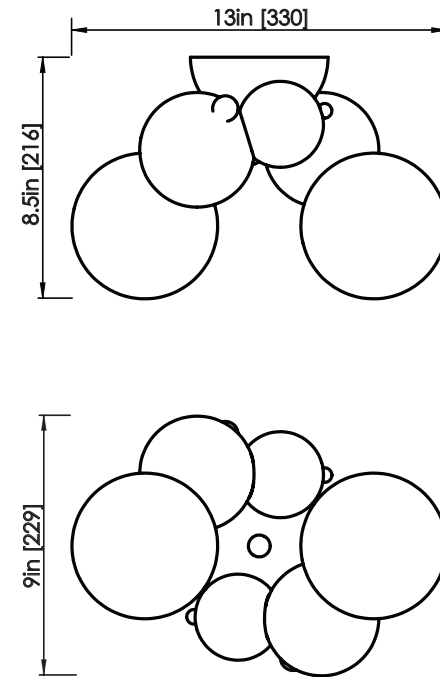

ROSIE LI

Oil-rubbed bronze finish shown

BUBBLY 02 FLUSHMOUNT

DIMENSIONS

Length: 13 IN / 330 MM
Width: 9 IN / 229 MM
Height: 8.5 IN / 216 MM

MATERIALS

Brass, glass

FINISHES

Polished brass
Satin brass
Polished nickel
Oil-rubbed bronze

WEIGHT

9 LB / 4.1 KG

ILLUMINATION

120V / 240V
Accepts (2) G9 bulbs
8W; 4W LED bulbs provided,
2700K color temp.
400 lumens delivered
Dimmable, Trailing Edge Lutron

DIMENSIONS

Length: 5 IN / 127 MM
Width: 5 IN / 127 MM
Height: 6.4 IN / 163 MM

MATERIALS

Glass, aluminum

GLASS FINISH

Matte White

WEIGHT

.7 LB / .3 KG

LEAD TIME

4-6 weeks