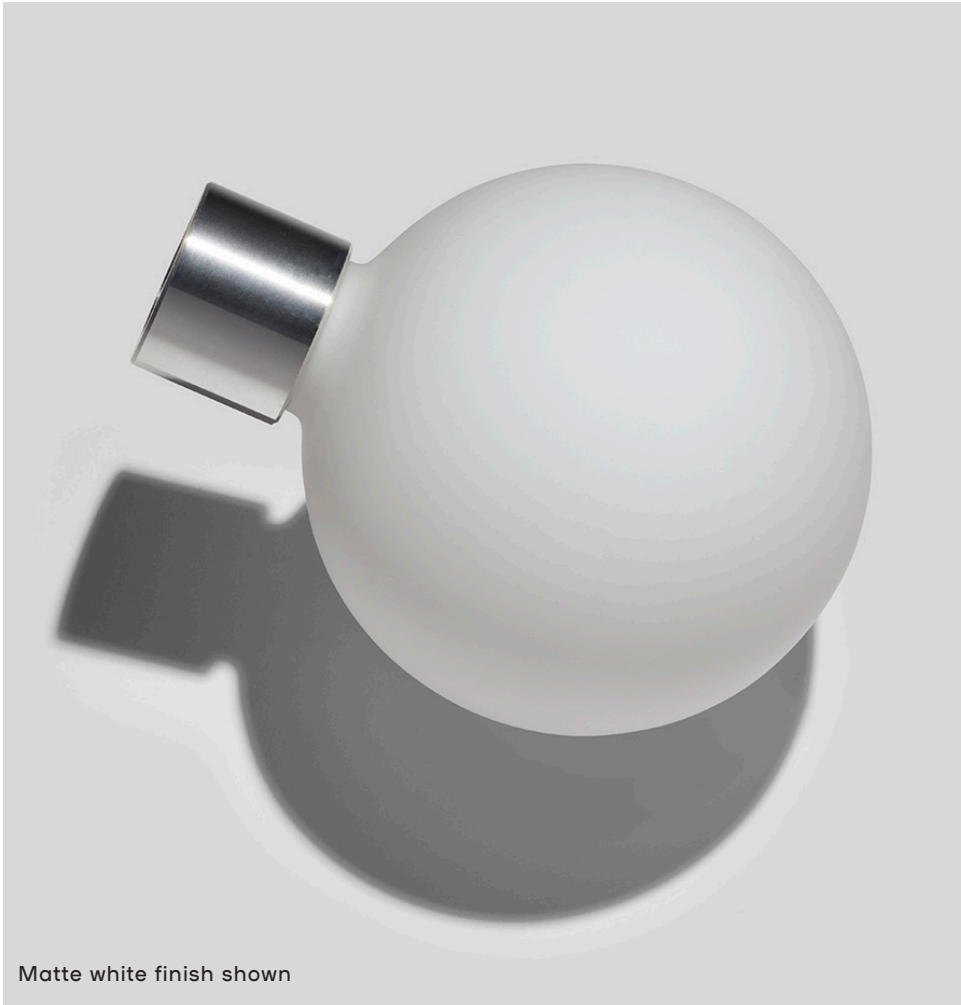

ROSIE LI

Matte white finish shown