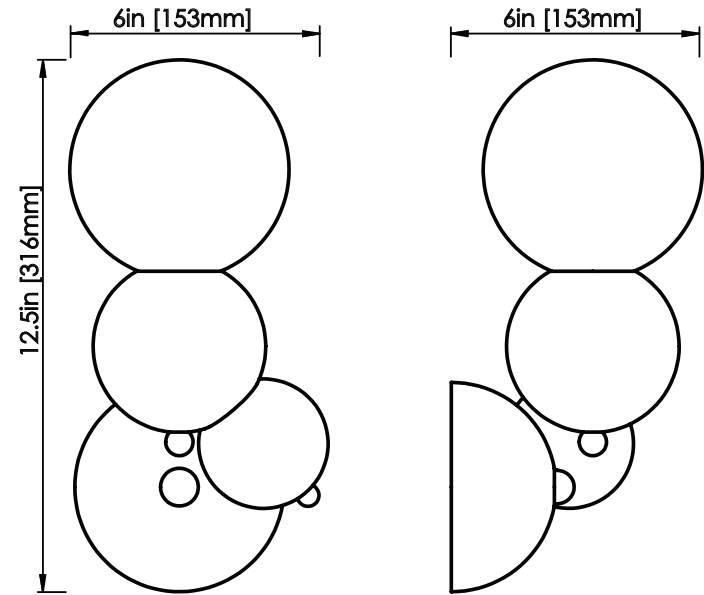

BUBBLY O1 WALLMOUNT

DIMENSIONS

Length: 6 IN / 153 MM
Width: 6 IN / 153 MM
Height: 12.5 IN / 316 MM

MATERIALS

Brass, glass

FINISHES

Polished brass
Satin brass
Polished nickel
Oil-rubbed bronze

WEIGHT

4 LB / 1.8 KG

ILLUMINATION

120V / 240V
Accepts (1) G9 bulb
4W; 4W LED bulbs provided
2700K color temp
400 lumens delivered
Dimmable, Trailing Edge Lutron

CONNECTION

5-IN backplate
Hardwire install

CERTIFICATION

UL Dry / CE

LEAD TIME

6-8 weeks