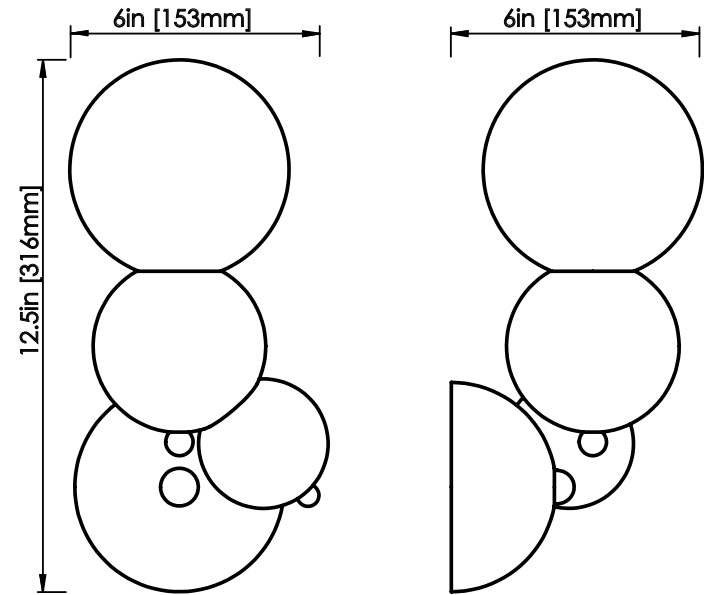

ROSIE LI

Oil-rubbed bronze finish shown

BUBBLY 01 WALLMOUNT

DIMENSIONS

Length: 6 IN / 153 MM
Width: 6 IN / 153 MM
Height: 12.5 IN / 316 MM

MATERIALS

Brass, glass

FINISHES

Polished brass
Satin brass
Polished nickel
Oil-rubbed bronze

WEIGHT

4 LB / 1.8 KG

ILLUMINATION

120V / 240V
Accepts (1) E12 / E14 bulbs
3W LED bulbs provided
2500K color temp
270 lumens delivered
Dimmable, Trailing Edge Lutron

CONNECTION

5-IN backplate
Hardwire install

CERTIFICATION

UL Dry / CE

LEAD TIME

6-8 weeks