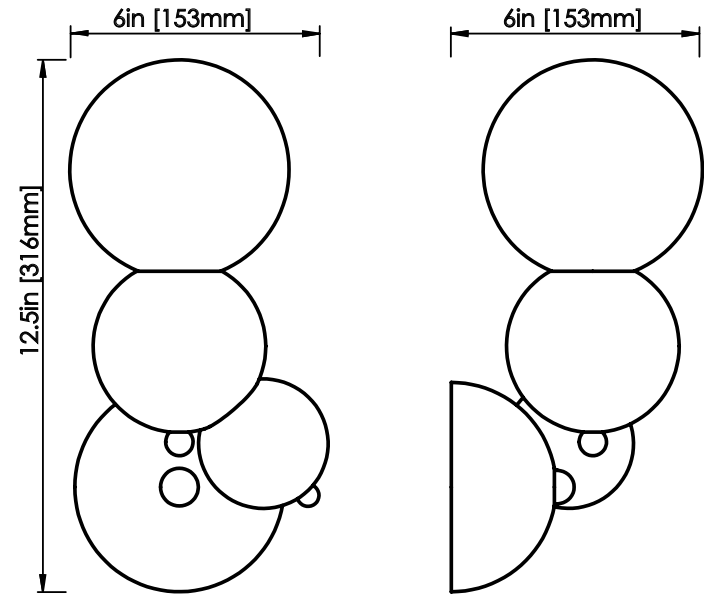

ROSIE LI

Oil-rubbed bronze finish shown

BUBBLY 01 WALLMOUNT

DIMENSIONS

Length: 6 IN / 153 MM
Width: 6 IN / 153 MM
Height: 12.5 IN / 316 MM

MATERIALS

Brass, glass

FINISHES

Polished brass
Satin brass
Polished nickel
Oil-rubbed bronze

WEIGHT

4 LB / 1.8 KG

ILLUMINATION

120V / 240V
Accepts (1) E12 / E14 bulbs
3W; 3W LED bulbs provided
2500K color temp
270 lumens delivered
Dimmable, Trailing Edge Lutron

CONNECTION

5-IN backplate
Hardwire install

CERTIFICATION

UL Dry / CE

LEAD TIME

6-8 weeks