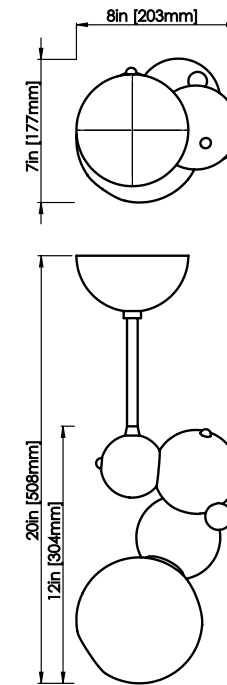

ROSIE LI

Oil-rubbed bronze w/ smoke glass finish shown

BUBBLY 01 PENDANT w/ GLASS

DIMENSIONS

Length: 8 IN / 203 MM
Width: 7 IN / 177 MM
Height: 12 IN / 304 MM
Min. Drop: 20 IN / 508 MM
*SPECIFY DESIRED DROP

MATERIALS

Brass, handblown glass

FINISHES

Polished brass
Satin brass
Polished nickel
Oil-rubbed bronze

WEIGHT

3 LB / 1.4 KG

ILLUMINATION

120V / 240V
Accepts (1) E12 / E14 bulbs
3W LED bulbs provided,
2500K color temp
270 lumens delivered
Dimmable, Trailing Edge Lutron

SUSPENSION

5.5-IN canopy and stem in
matching finish

CERTIFICATION

UL Dry / CE

LEAD TIME

8-10 weeks