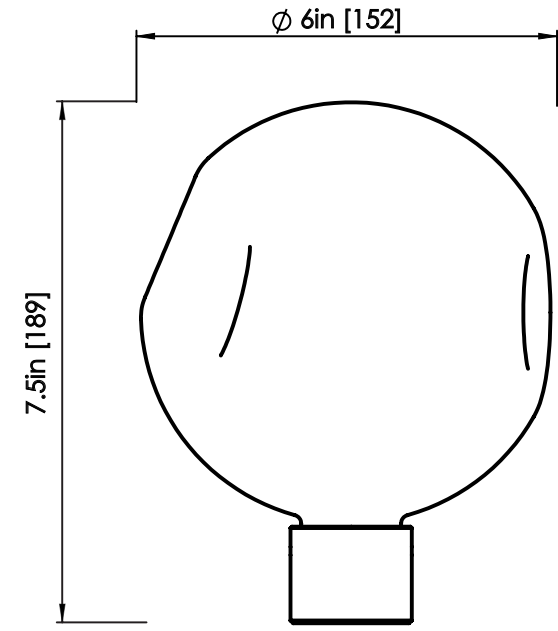

ROSIE LI

BUBBLY OPAL GLASS

DIMENSIONS

Length: 6 IN / 152 MM
Width: 6 IN / 152 MM
Height: 7.5 IN / 189 MM

MATERIALS

Handblown glass, aluminum

GLASS FINISH

Smoke
Clear
Opal

WEIGHT

1 LB / .4 KG

BULB OPTIONS

3W LED bulbs, 2500K color temp,
270 lumens delivered.
3W LED bulbs, 2200K color temp,
240 lumens delivered.

COLLECTIONS

Bubbly
Rainbow Bubbly

LEAD TIME

8-10 weeks