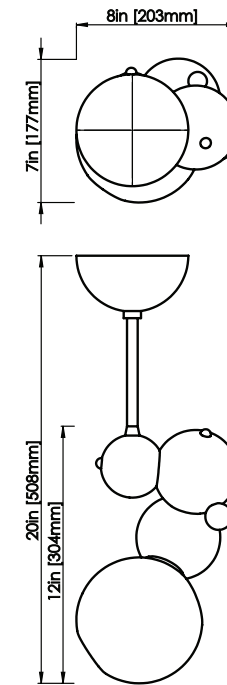

ROSIE LI

Oil-rubbed bronze w/ smoke glass finish shown

BUBBLY 01 PENDANT w/ GLASS

DIMENSIONS

Length: 8 IN / 203 MM
Width: 7 IN / 177 MM
Height: 12 IN / 304 MM
Min. Drop: 20 IN / 508 MM
*SPECIFY DESIRED DROP

DIMENSIONS

Length: 6 IN / 152 MM
Width: 6 IN / 152 MM
Height: 7.5 IN / 189 MM

MATERIALS

Handblown glass, aluminum

GLASS FINISH

Smoke
Clear
Opal

WEIGHT

.8 LB / .4 KG

BUBBLY SMOKE GLASS

DIMENSIONS

Length: 6 IN / 152 MM

Width: 6 IN / 152 MM

Height: 7.5 IN / 189 MM

MATERIALS

Handblown glass, aluminum

GLASS FINISH

Length: 6 IN / 152 MM
Width: 6 IN / 152 MM
Height: 7.5 IN / 189 MM

MATERIALS

Handblown glass, aluminum

GLASS FINISH

Smoke
Clear
Opal

WEIGHT

1 LB / .4 KG

BULB OPTIONS