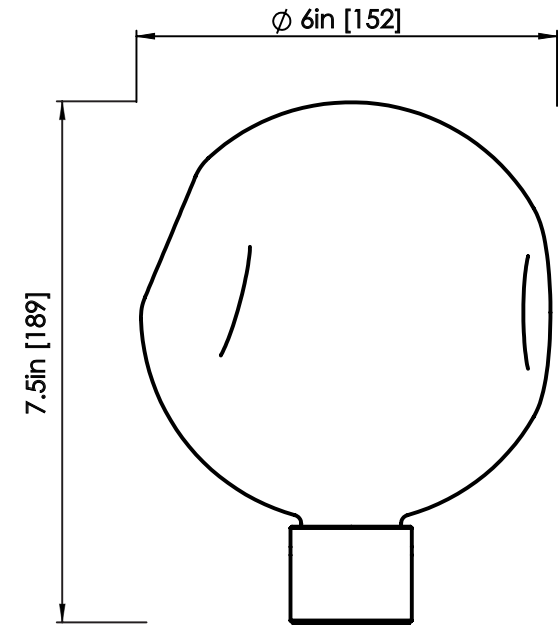

ROSIE LI

BUBBLY CLEAR GLASS

DIMENSIONS

Length: 6 IN / 152 MM
Width: 6 IN / 152 MM
Height: 7.5 IN / 189 MM

MATERIALS

Handblown glass, aluminum

GLASS FINISH

Smoke
Clear
Opal

WEIGHT

.8 LB / .4 KG

BULB OPTIONS

3W LED bulbs, 2500K color temp,
270 lumens delivered.
3W LED bulbs, 2200K color temp,
240 lumens delivered.

COLLECTIONS

Bubbly
Rainbow Bubbly

LEAD TIME

8–10 weeks