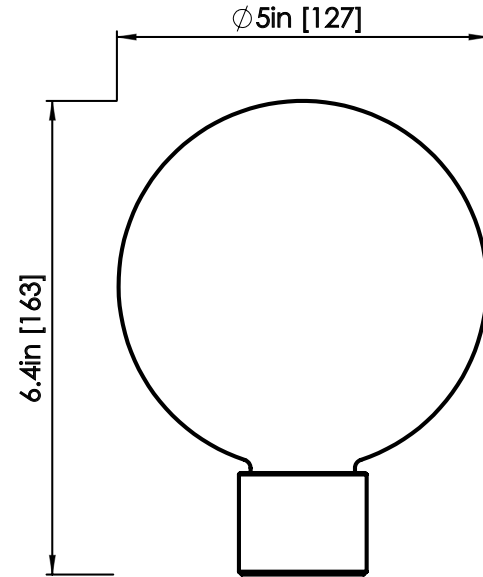

ROSIE LI

Oil-rubbed bronze finish shown

BUBBLY 01 PENDANT

DIMENSIONS

Length: 8 IN / 203 MM
Width: 6 IN / 152 MM
Height: 11 IN / 279 MM
Min. Drop: 19 IN / 482 MM
*SPECIFY DESIRED DROP

MATERIALS

Brass, handblown glass

FINISHES

Polished brass
Satin brass
Polished nickel
Oil-rubbed bronze

WEIGHT

3 LB / 1.4 KG

ILLUMINATION

120V / 240V
Accepts (1) G9 bulb
4W; 4W LED bulbs provided,
2700K color temp
400 lumens delivered
Dimmable, Trailing Edge Lutron

SUSPENSION

5.5-IN canopy and stem in
matching finish

CERTIFICATION

UL Dry / CE

LEAD TIME

8-10 weeks

ROSIE LI

Matte white finish shown

BUBBLY STANDARD GLASS

DIMENSIONS

Length: 5 IN / 127 MM
Width: 5 IN / 127 MM
Height: 6.4 IN / 163 MM

MATERIALS

Glass, aluminum

GLASS FINISH

Matte White

WEIGHT