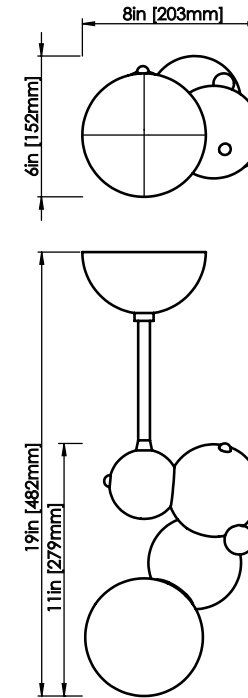

ROSIE LI

Oil-rubbed bronze finish shown

BUBBLY 01 PENDANT

DIMENSIONS

Length: 8 IN / 203 MM
Width: 6 IN / 152 MM
Height: 11 IN / 279 MM
Min. Drop: 19 IN / 482 MM
*SPECIFY DESIRED DROP

MATERIALS

Brass, handblown glass

FINISHES

Polished brass
Satin brass
Polished nickel
Oil-rubbed bronze

WEIGHT

3 LB / 1.4 KG

ILLUMINATION

120V / 240V
Accepts (1) G9 bulb
4W; 4W LED bulbs provided,
2700K color temp
400 lumens delivered
Dimmable, Trailing Edge Lutron

BUBBLY STANDARD GLASS

DIMENSIONS

Length: 5 IN / 127 MM
Width: 5 IN / 127 MM
Height: 6.4 IN / 163 MM

MATERIALS

Glass, aluminum

GLASS FINISH

Matte White

WEIGHT

LEAD TIME

4-6 weeks