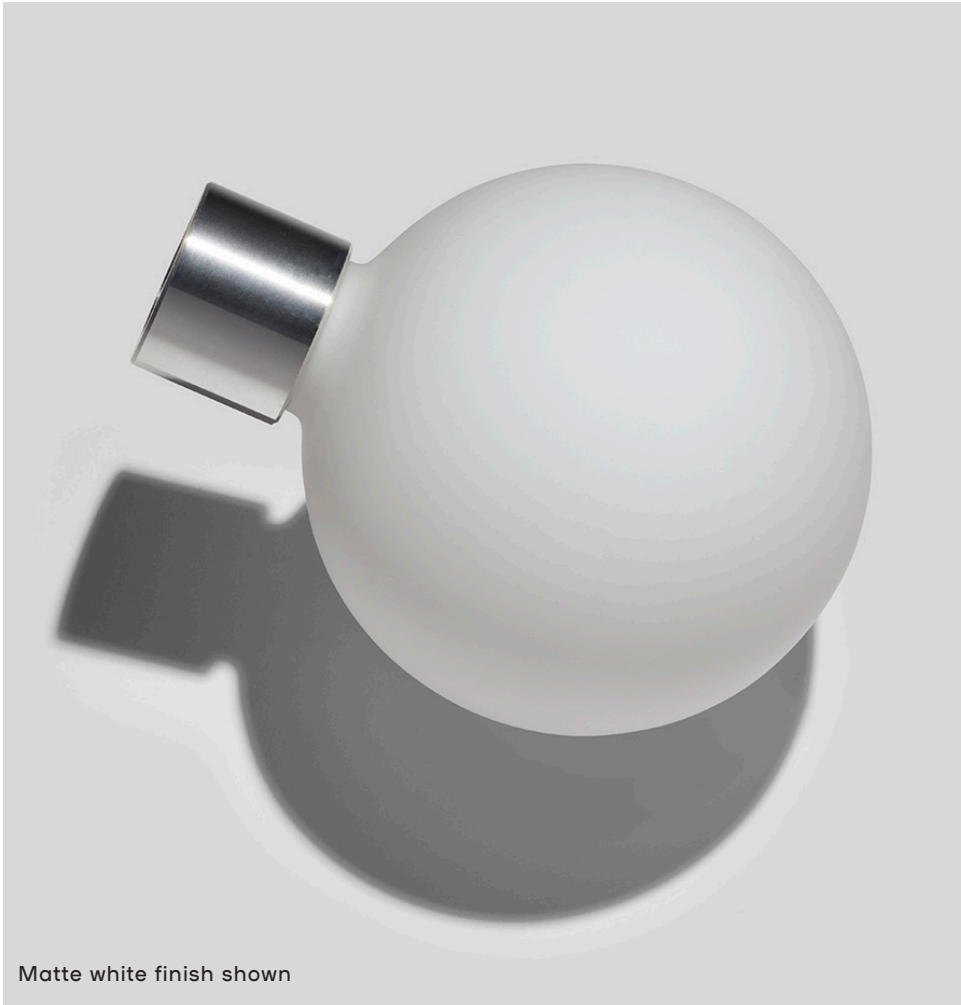

ROSIE LI

Oil-rubbed bronze finish shown

BUBBLY 01 PENDANT

DIMENSIONS

Length: 8 IN / 203 MM
Width: 6 IN / 152 MM
Height: 11 IN / 279 MM
Min. Drop: 19 IN / 482 MM
*SPECIFY DESIRED DROP

MATERIALS

Brass, handblown glass

FINISHES

Polished brass
Satin brass
Polished nickel
Oil-rubbed bronze

WEIGHT

3 LB / 1.4 KG

ILLUMINATION

120V / 240V
Accepts (1) G9 bulb
4W; 4W LED bulbs provided,
2700K color temp
400 lumens delivered
Dimmable, Trailing Edge Lutron

SUSPENSION

5.5-IN canopy and stem in
matching finish

CERTIFICATION

UL Dry / CE

LEAD TIME

8-10 weeks

ROSIE LI

Matte white finish shown

BUBBLY STANDARD GLASS

DIMENSIONS

Length: 5 IN / 127 MM
Width: 5 IN / 127 MM
Height: 6.4 IN / 163 MM

MATERIALS

Glass, aluminum

GLASS FINISH

Matte White

WEIGHT