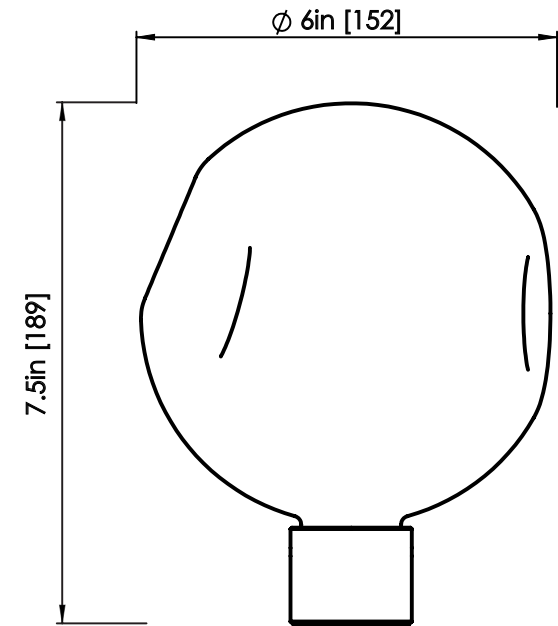

ROSIE LI

BUBBLY CLEAR GLASS

DIMENSIONS

Length: 6 IN / 152 MM
Width: 6 IN / 152 MM
Height: 7.5 IN / 189 MM

MATERIALS

Handblown glass, aluminum

GLASS FINISH

Smoke
Clear
Opal

WEIGHT

.8 LB / .4 KG

BULB OPTIONS

3W LED bulbs, 2500K color temp,
270 lumens delivered.
3W LED bulbs, 2200K color temp,
240 lumens delivered.

COLLECTIONS

Bubbly
Rainbow Bubbly

LEAD TIME

8–10 weeks