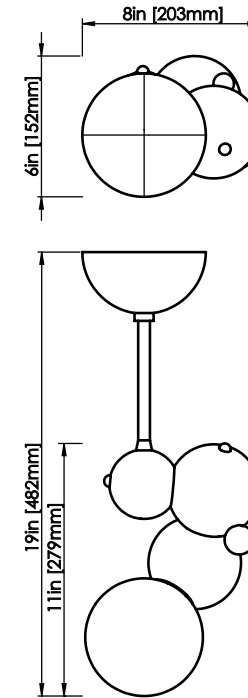

BUBBLY 01 PENDANT

DIMENSIONS

Length: 8 IN / 203 MM
Width: 6 IN / 152 MM
Height: 11 IN / 279 MM
Min. Drop: 19 IN / 482 MM
*SPECIFY DESIRED DROP

MATERIALS

Brass, handblown glass

FINISHES

Polished brass
Satin brass
Polished nickel
Oil-rubbed bronze

WEIGHT

3 LB / 1.4 KG

ILLUMINATION

120V / 240V
Accepts (1) E12 / E14 bulbs
3W; 3W LED bulbs provided,
2500K color temp
270 lumens delivered
Dimmable, Trailing Edge Lutron

SUSPENSION

5.5-IN canopy and stem in
matching finish

CERTIFICATION

UL Dry / CE

LEAD TIME

10-12 weeks